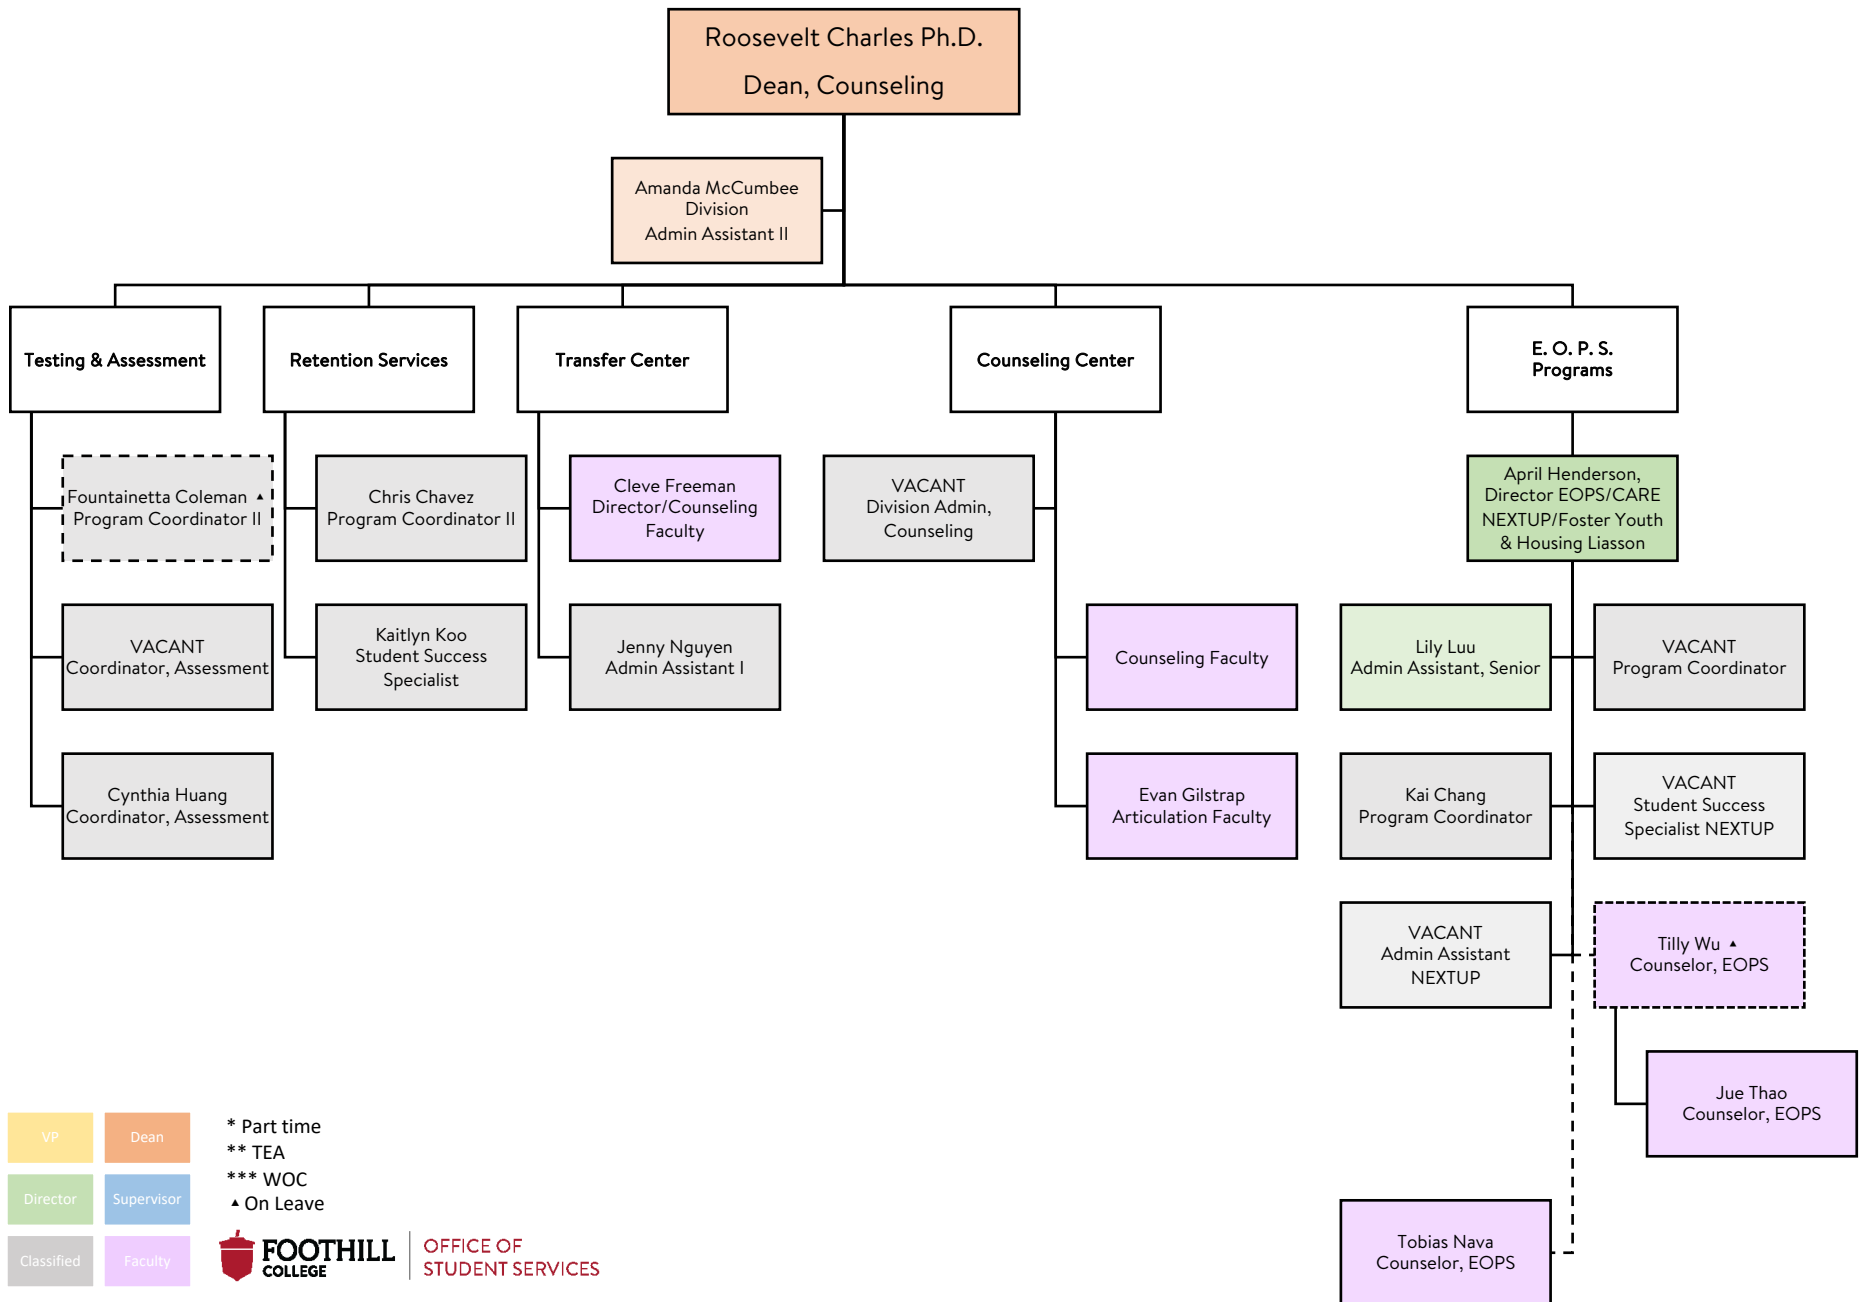

Counseling Division

VP	Dean	* Part time
Director	Supervisor	** TEA
Classified	Faculty	*** WOC
		▲ On Leave

Counseling Faculty

* Part time
 ** TEA
 *** WOC
 ▲ On Leave

VP	Dean
Director	Supervisor
Classified	Faculty

OFFICE OF STUDENT SERVICES