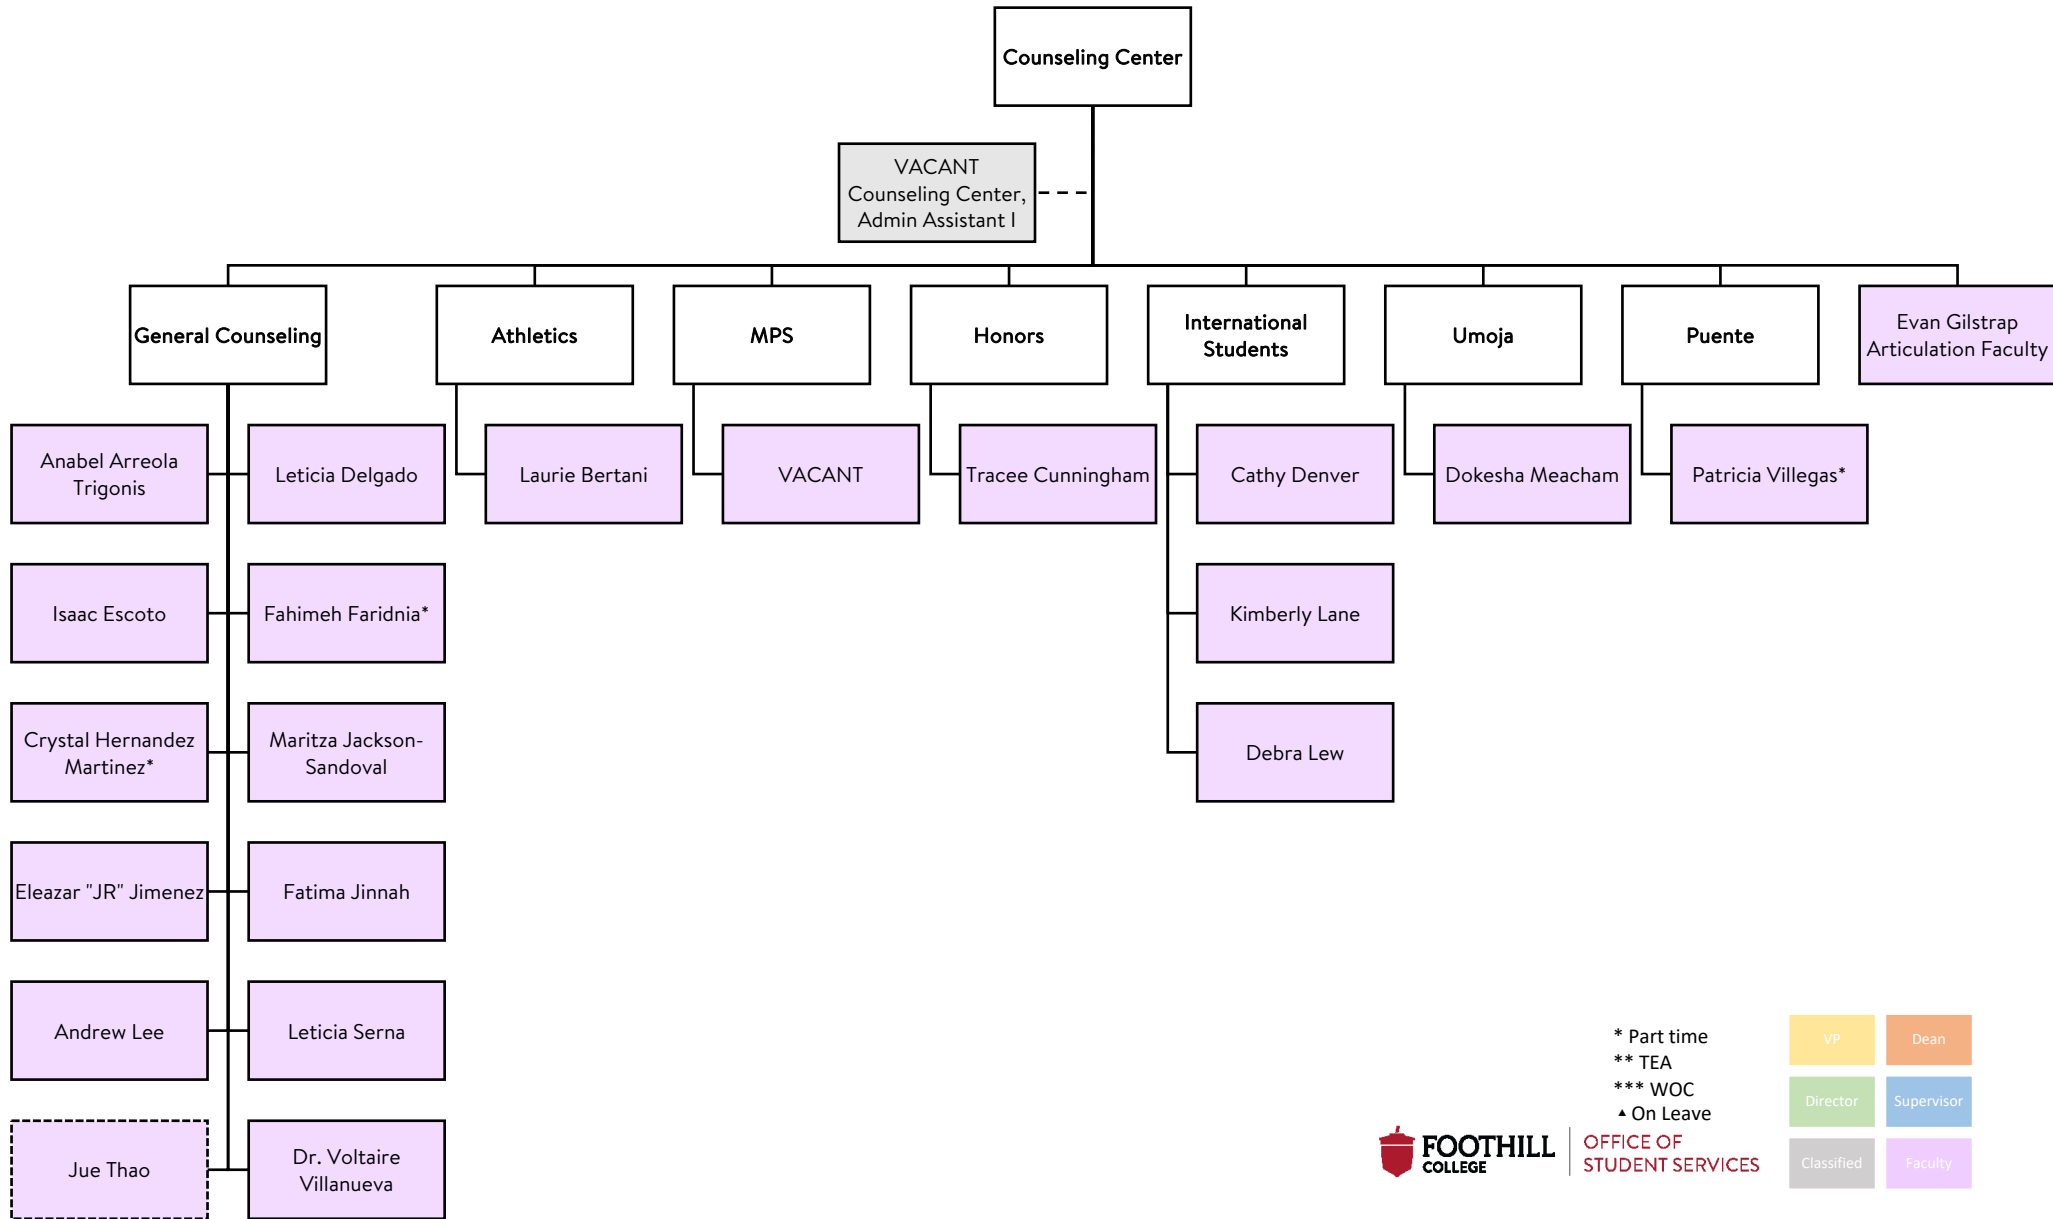

Counseling Division

VP	Dean	* Part time
Director	Supervisor	** TEA
Classified	Faculty	*** WOC
		▲ On Leave

Counseling Faculty

* Part time
 ** TEA
 *** WOC
 ▲ On Leave

VP	Dean
Director	Supervisor
Classified	Faculty

OFFICE OF STUDENT SERVICES