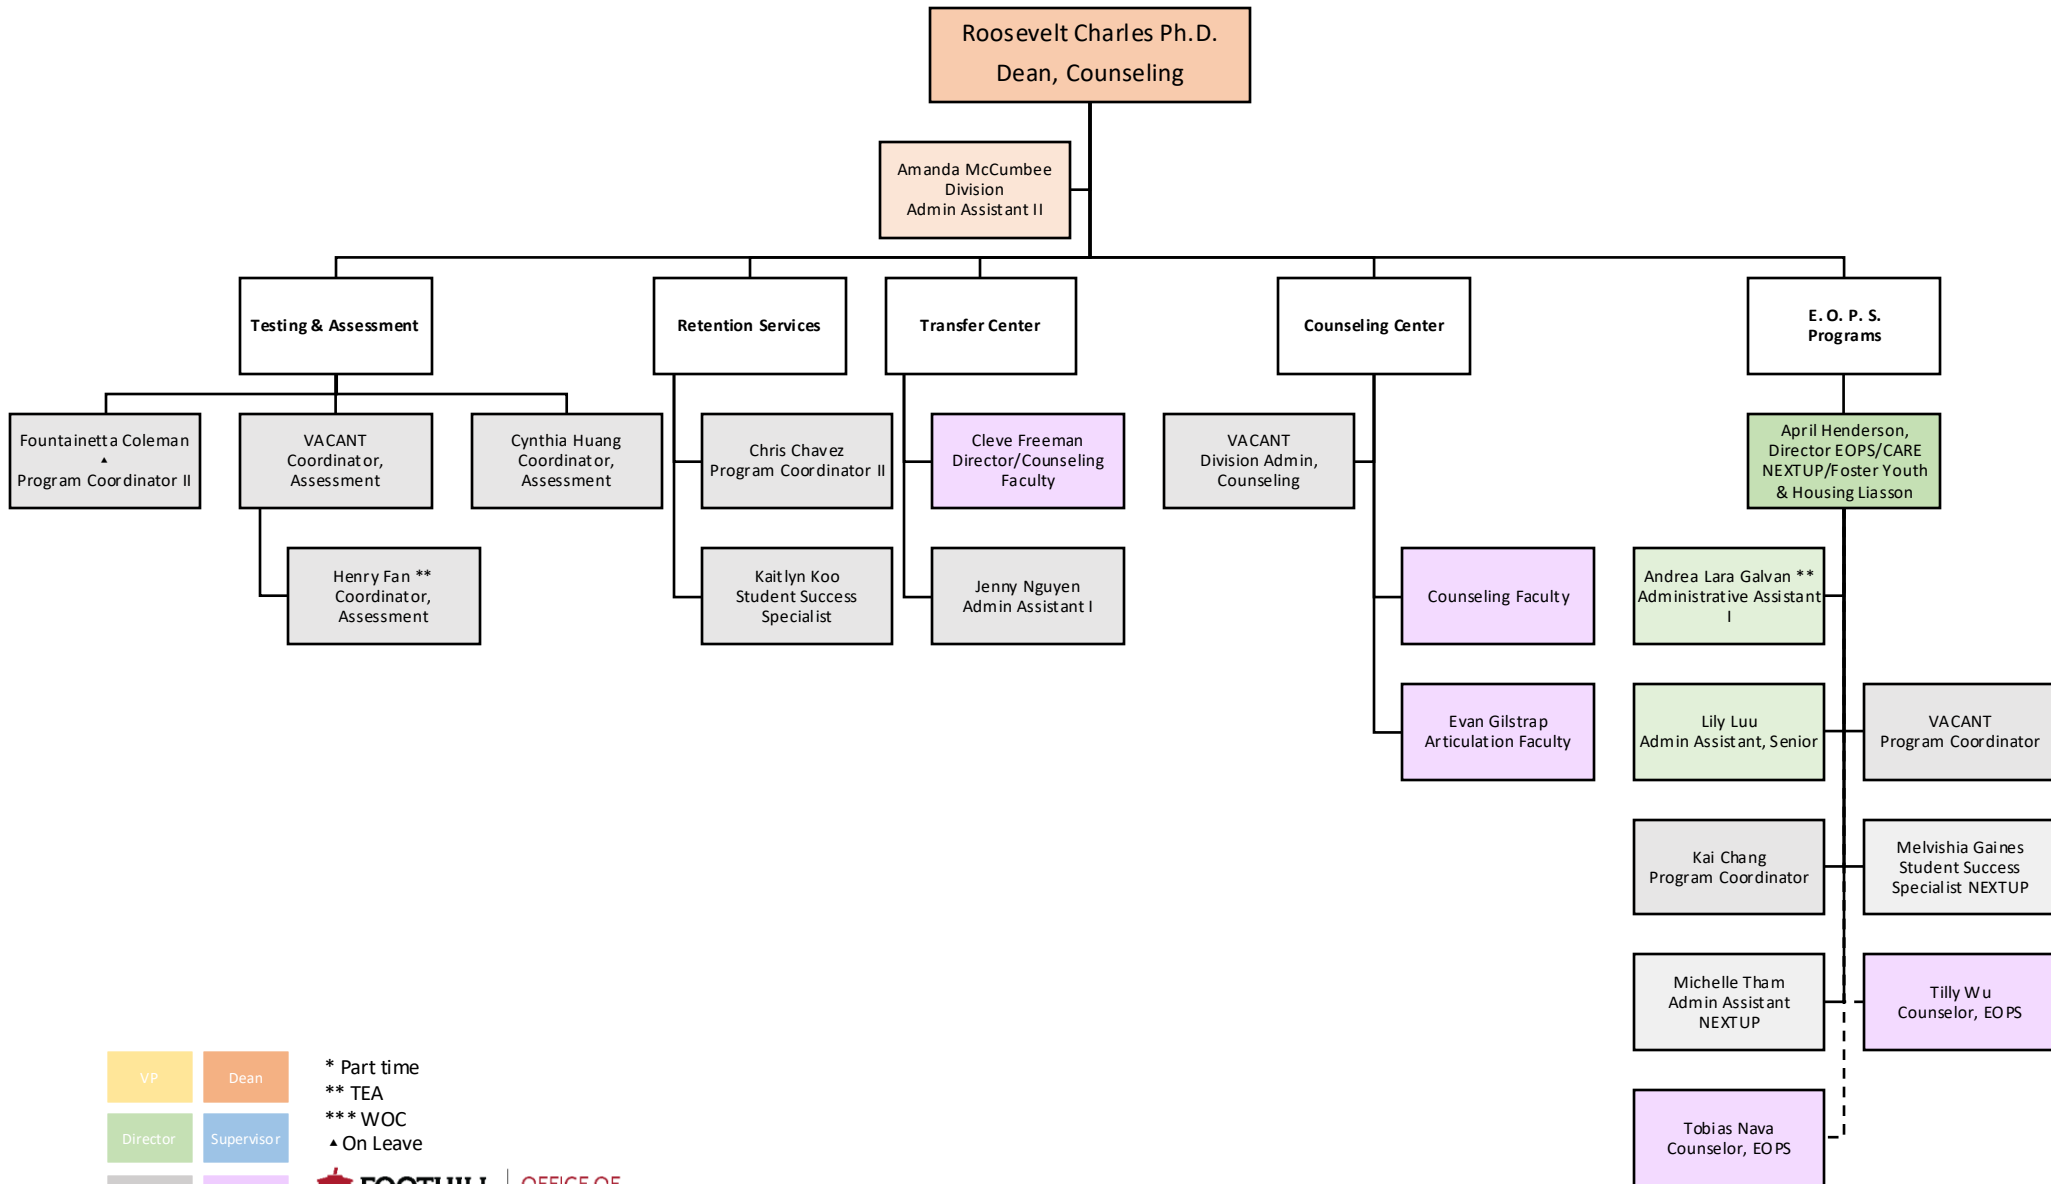

Counseling Division

VP	Dean	* Part time
Director	Supervisor	** TEA
Classified	Faculty	*** WOC
		▲ On Leave

OFFICE OF
STUDENT SERVICES

Counseling Faculty

* Part time
 ** TEA
 *** WOC
 ▲ On Leave

VP	Dean
Director	Supervisor
Classified	Faculty

OFFICE OF STUDENT SERVICES