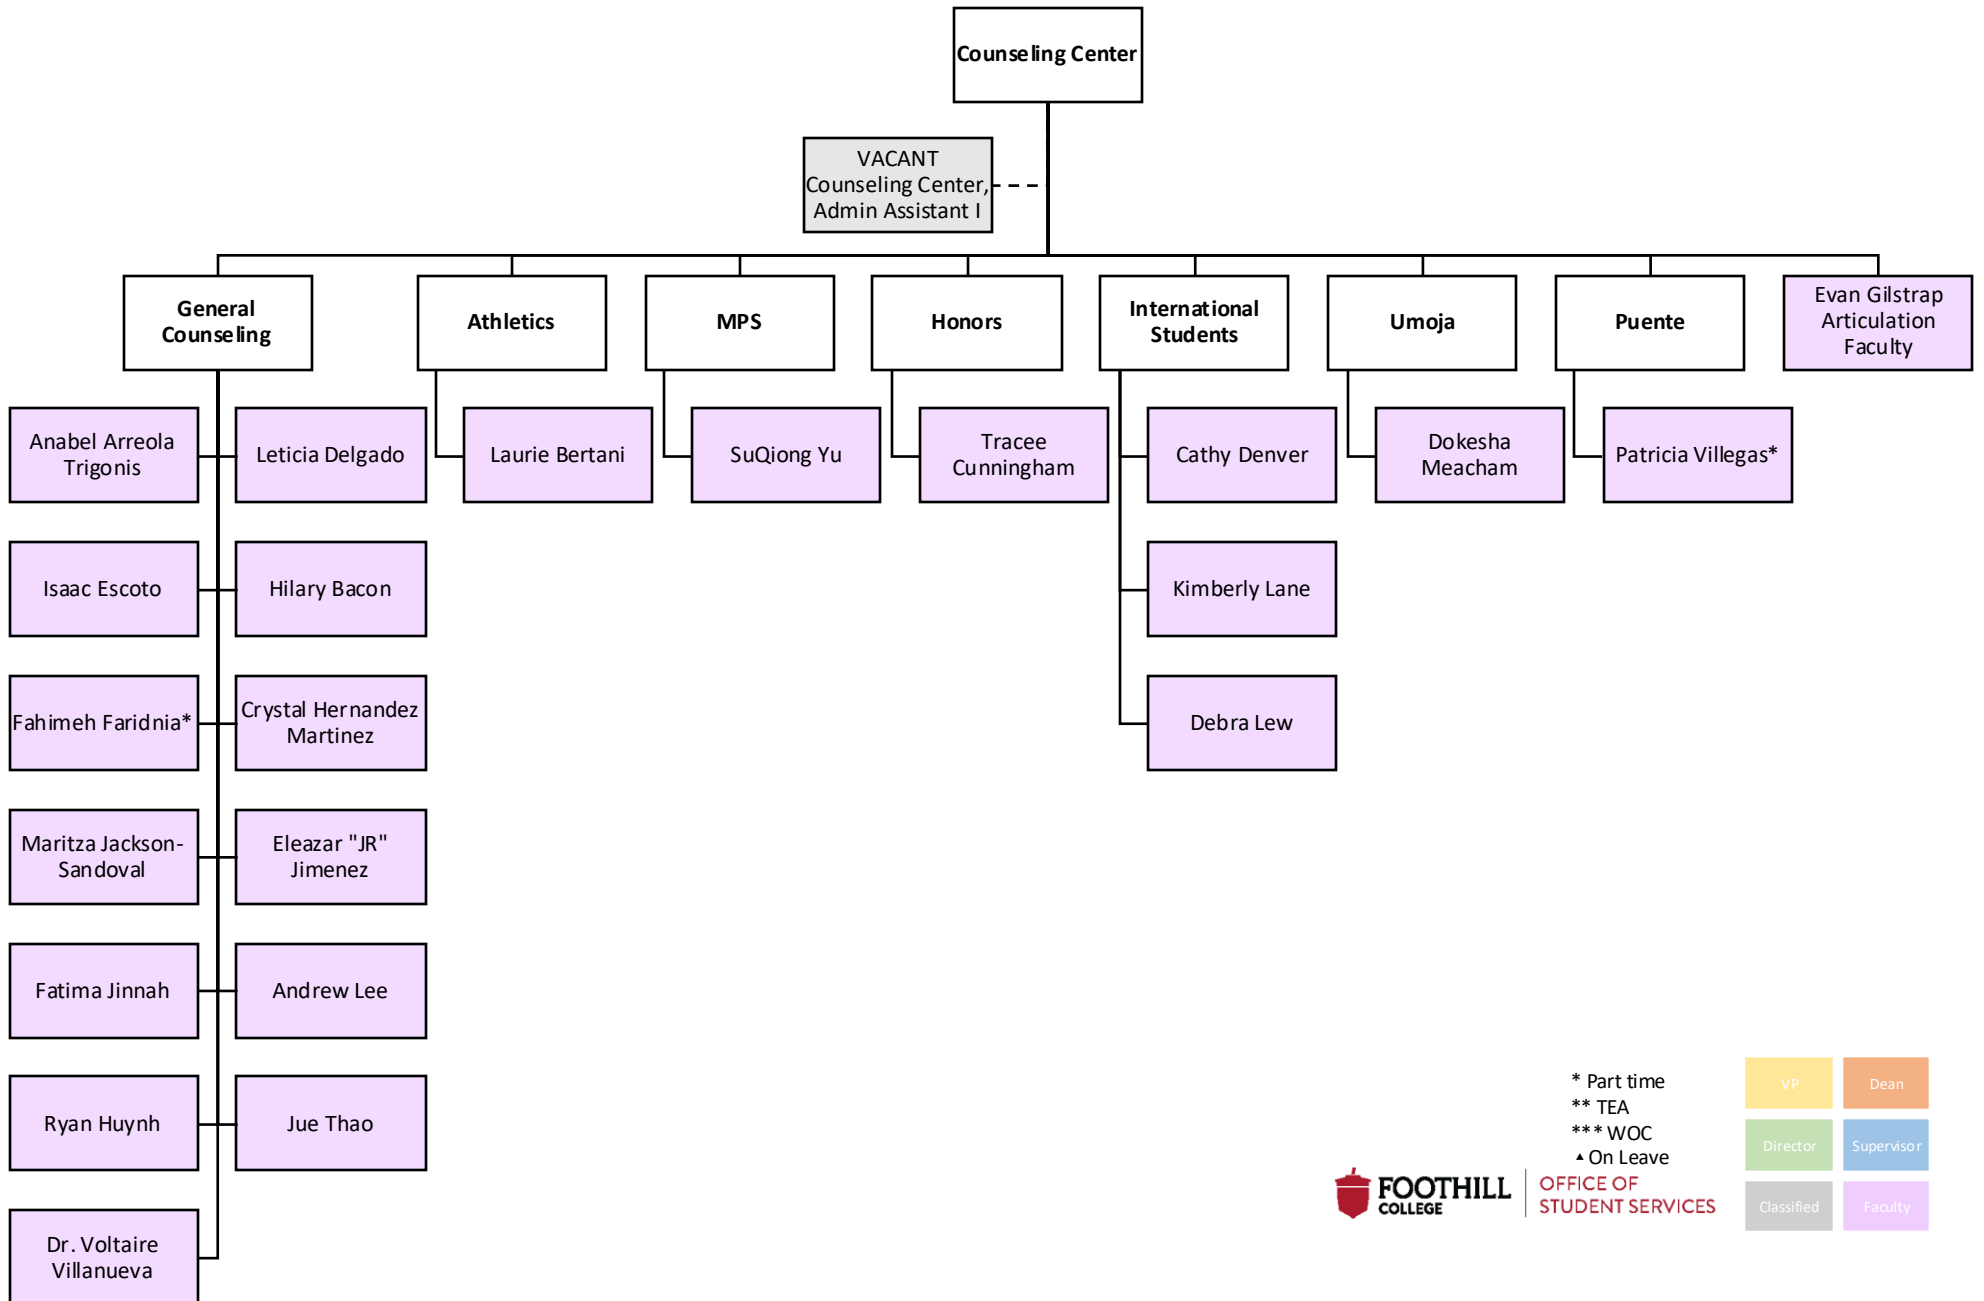

Counseling Division

VP	Dean	* Part time
Director	Supervisor	** TEA
Classified	Faculty	*** WOC
		▲ On Leave

OFFICE OF
STUDENT SERVICES

Counseling Faculty

* Part time
 ** TEA
 *** WOC
 ▲ On Leave

VP	Dean
Director	Supervisor
Classified	Faculty

OFFICE OF STUDENT SERVICES