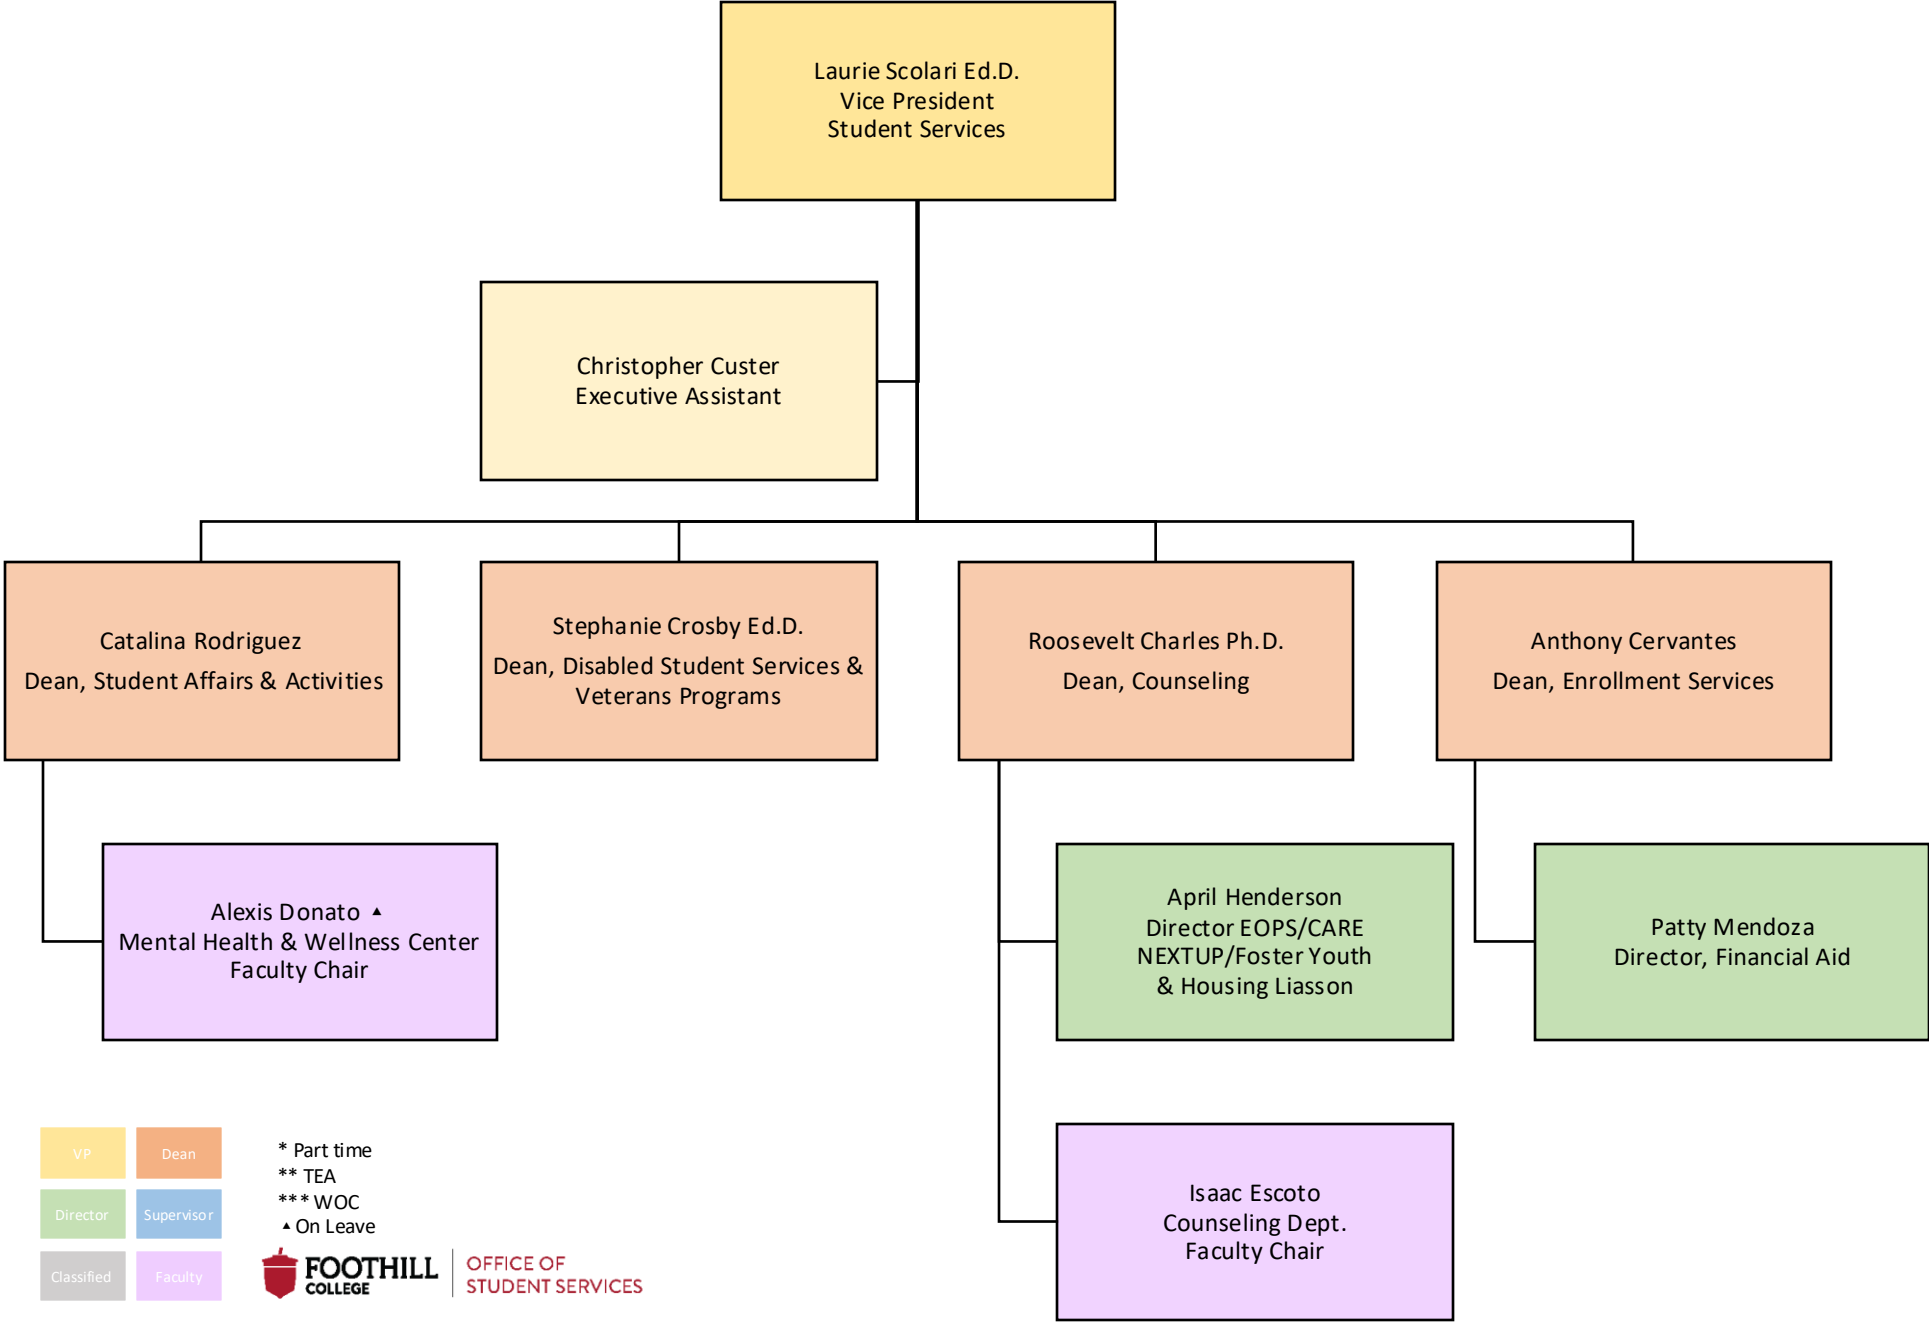

Student Services Leadership

VP	Dean
Director	Supervisor
Classified	Faculty

* Part time
 ** TEA
 *** WOC
 ▲ On Leave

Student Services Office Chart