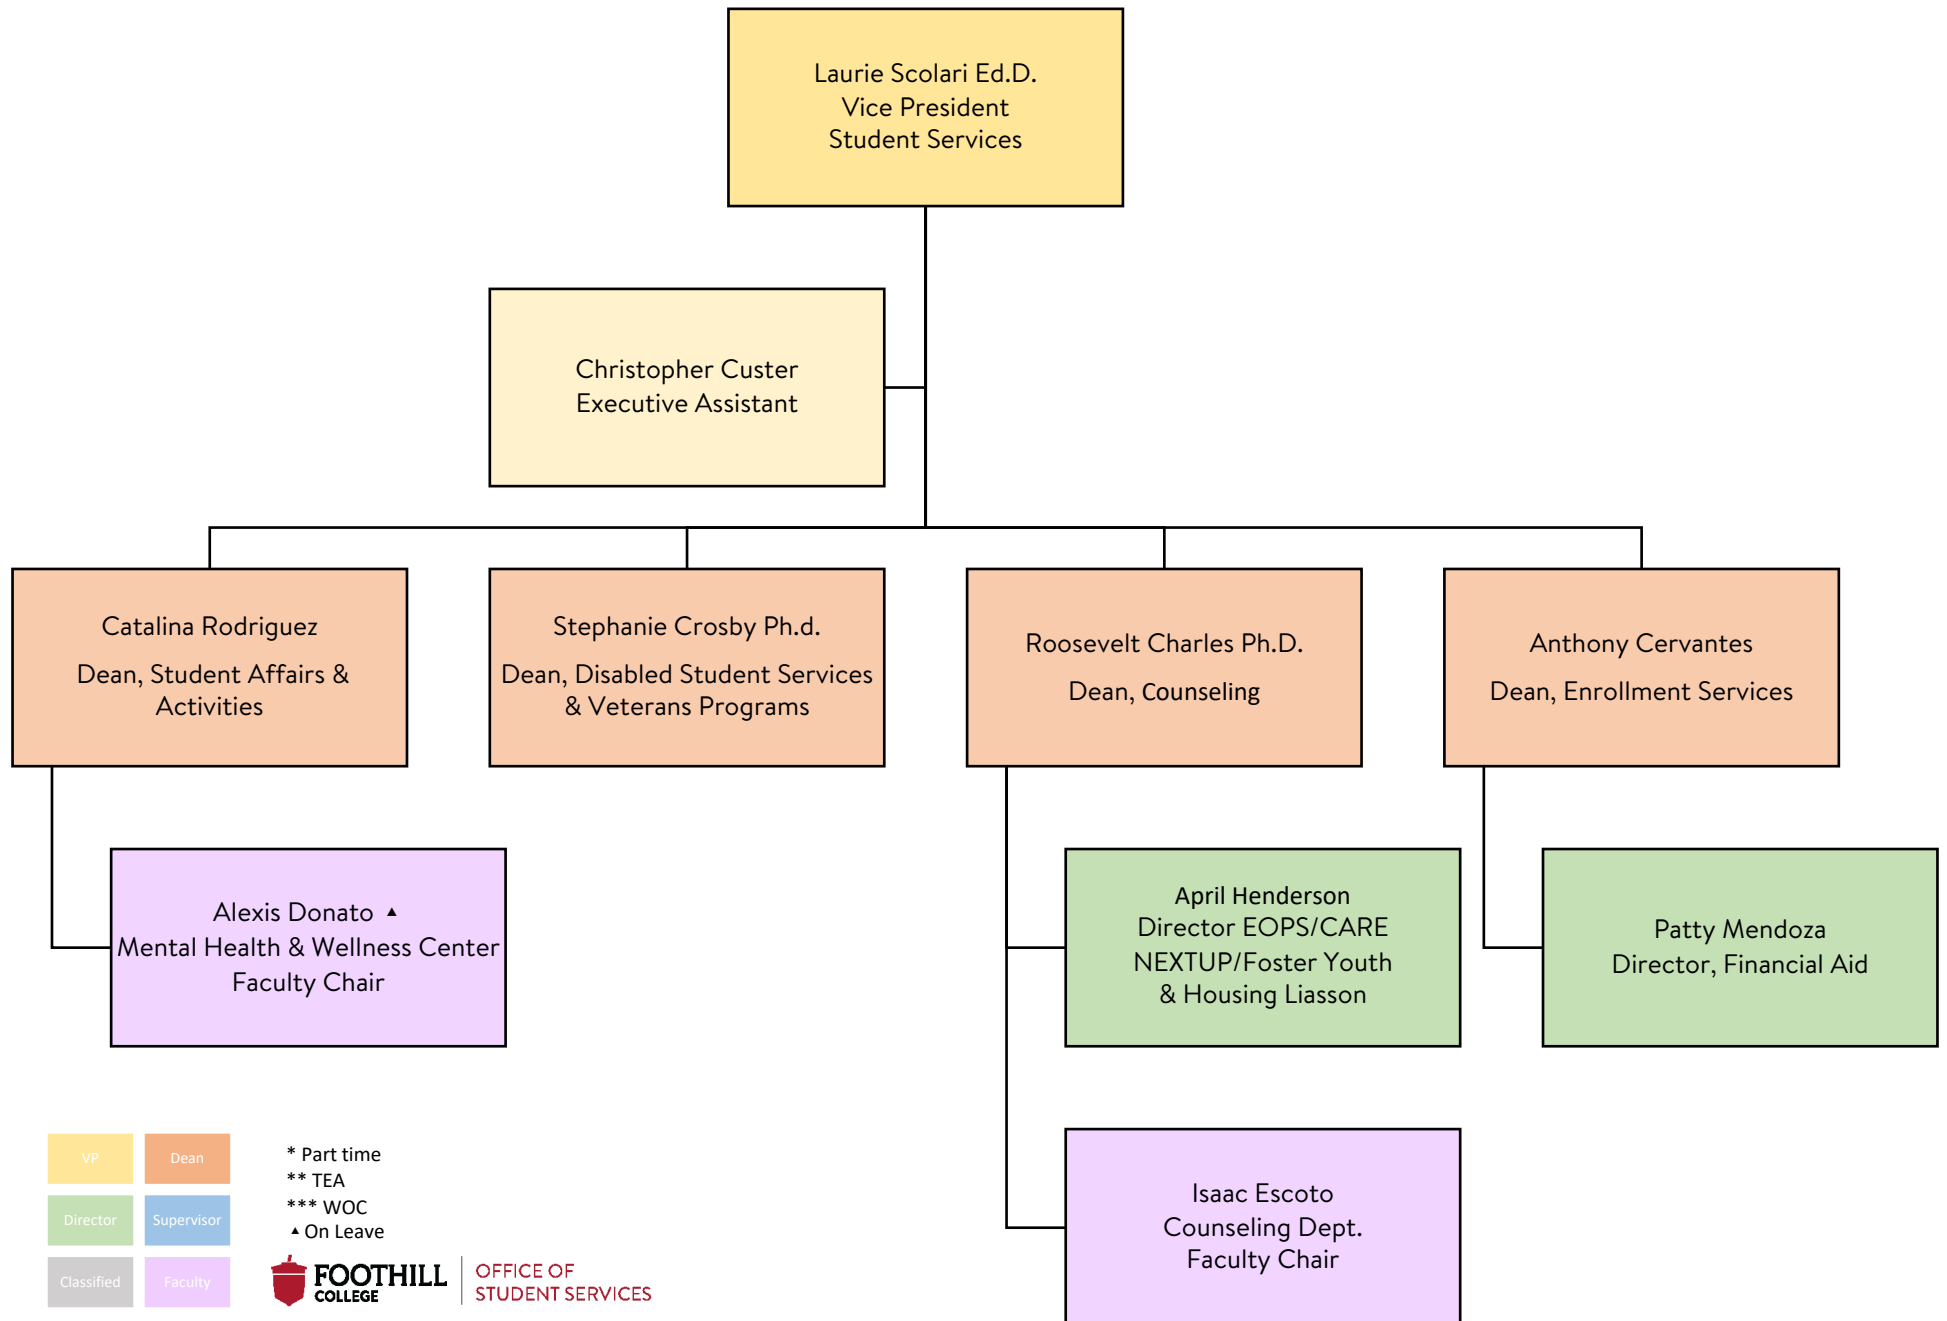

# Student Services Leadership

VP	Dean
Director	Supervisor
Classified	Faculty

- \* Part time
- \*\* TEA
- \*\*\* WOC
- ▲ On Leave

# Student Services Office Chart